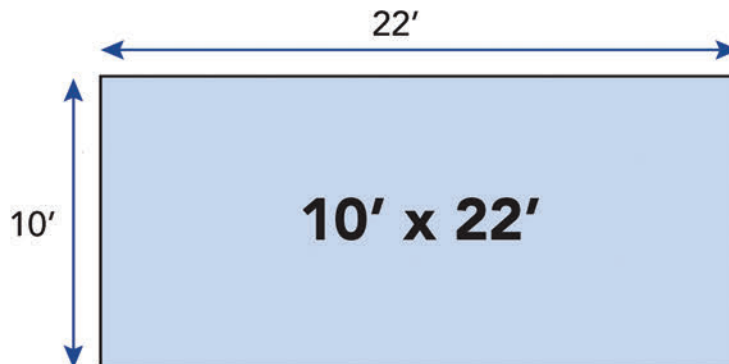

ARTWORK DIAGRAM

PLEASE CONTACT US FOR CURRENT RATES

CALL IN FOR QUOTE...
RATES ARE BASED ON LOCATION, TRAVEL, TOLLS
631-580-5772 EXT 101
mikecutino@aol.com